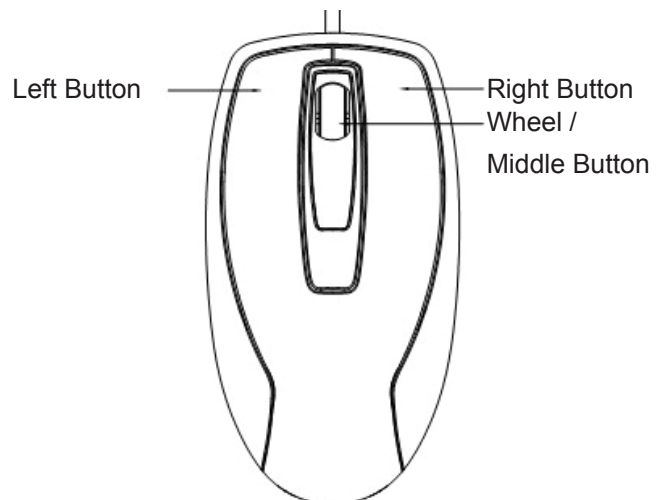

System Requirement:

- IBM PC or compatibility machine
- Windows 98/ME/NT/2000/XP/ Vista/7, Mac
- USB port

How to use:

- Take out this device and find out PC USB Port
- Connect this device with PC USB Port, before this step, please refer to your PC manuals and find out the correct way for linking.

Button definition

- Wheel/Middle Button
The middle button can be activate by depressing the wheel, the scrolling feature helps the user screen large documents quickly, searching for items when browsing on the web.
- Left/Right Button
The two large buttons allow users to accurately select any item.